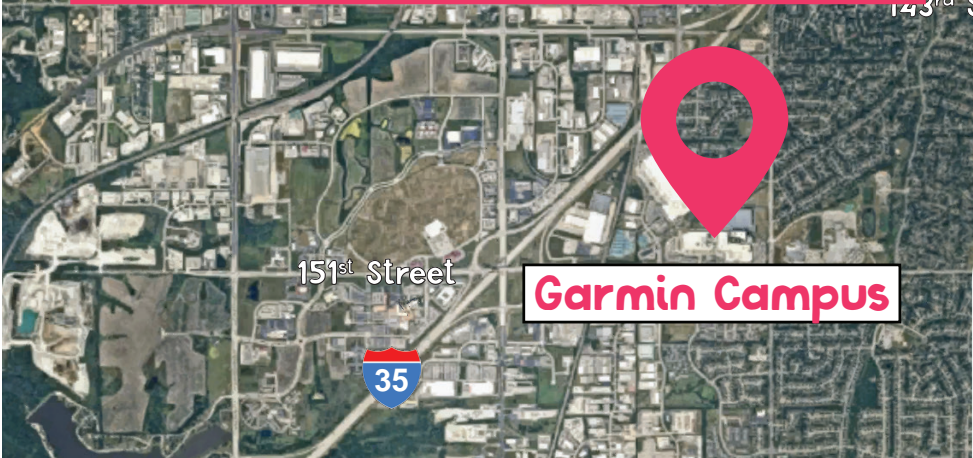

Heartland Church

Garmin Campus - Shuttle Drop-Off
1200 E. 151st St. Olathe, KS 66062

Heartland Church - Park & Shuttle
12175 S. Strang Line Rd. Olathe, KS 66062

Garmin Campus

Garmin Olathe Marathon
Heartland Community Church Shuttle Map