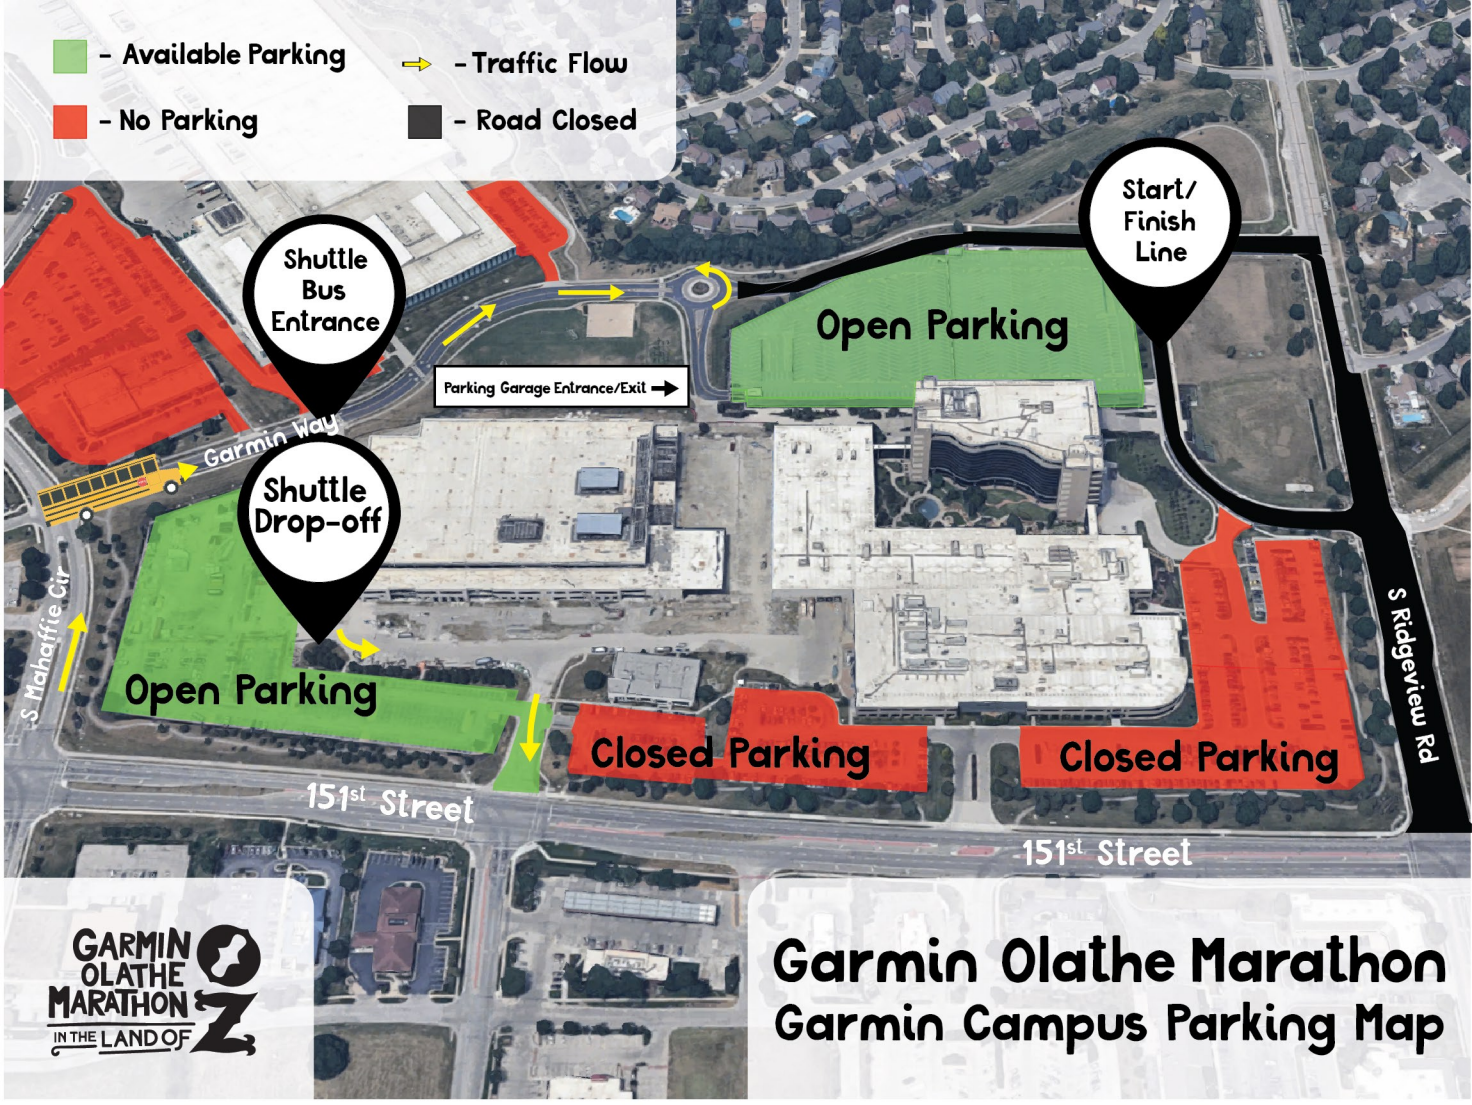

- - Available Parking
- - No Parking
- ➔ - Traffic Flow
- - Road Closed

Shuttle Bus Entrance

Start/Finish Line

Shuttle Drop-off

Parking Garage Entrance/Exit

Open Parking

Open Parking

Closed Parking

Closed Parking

151st Street

151st Street

Garmin Olathe Marathon Garmin Campus Parking Map