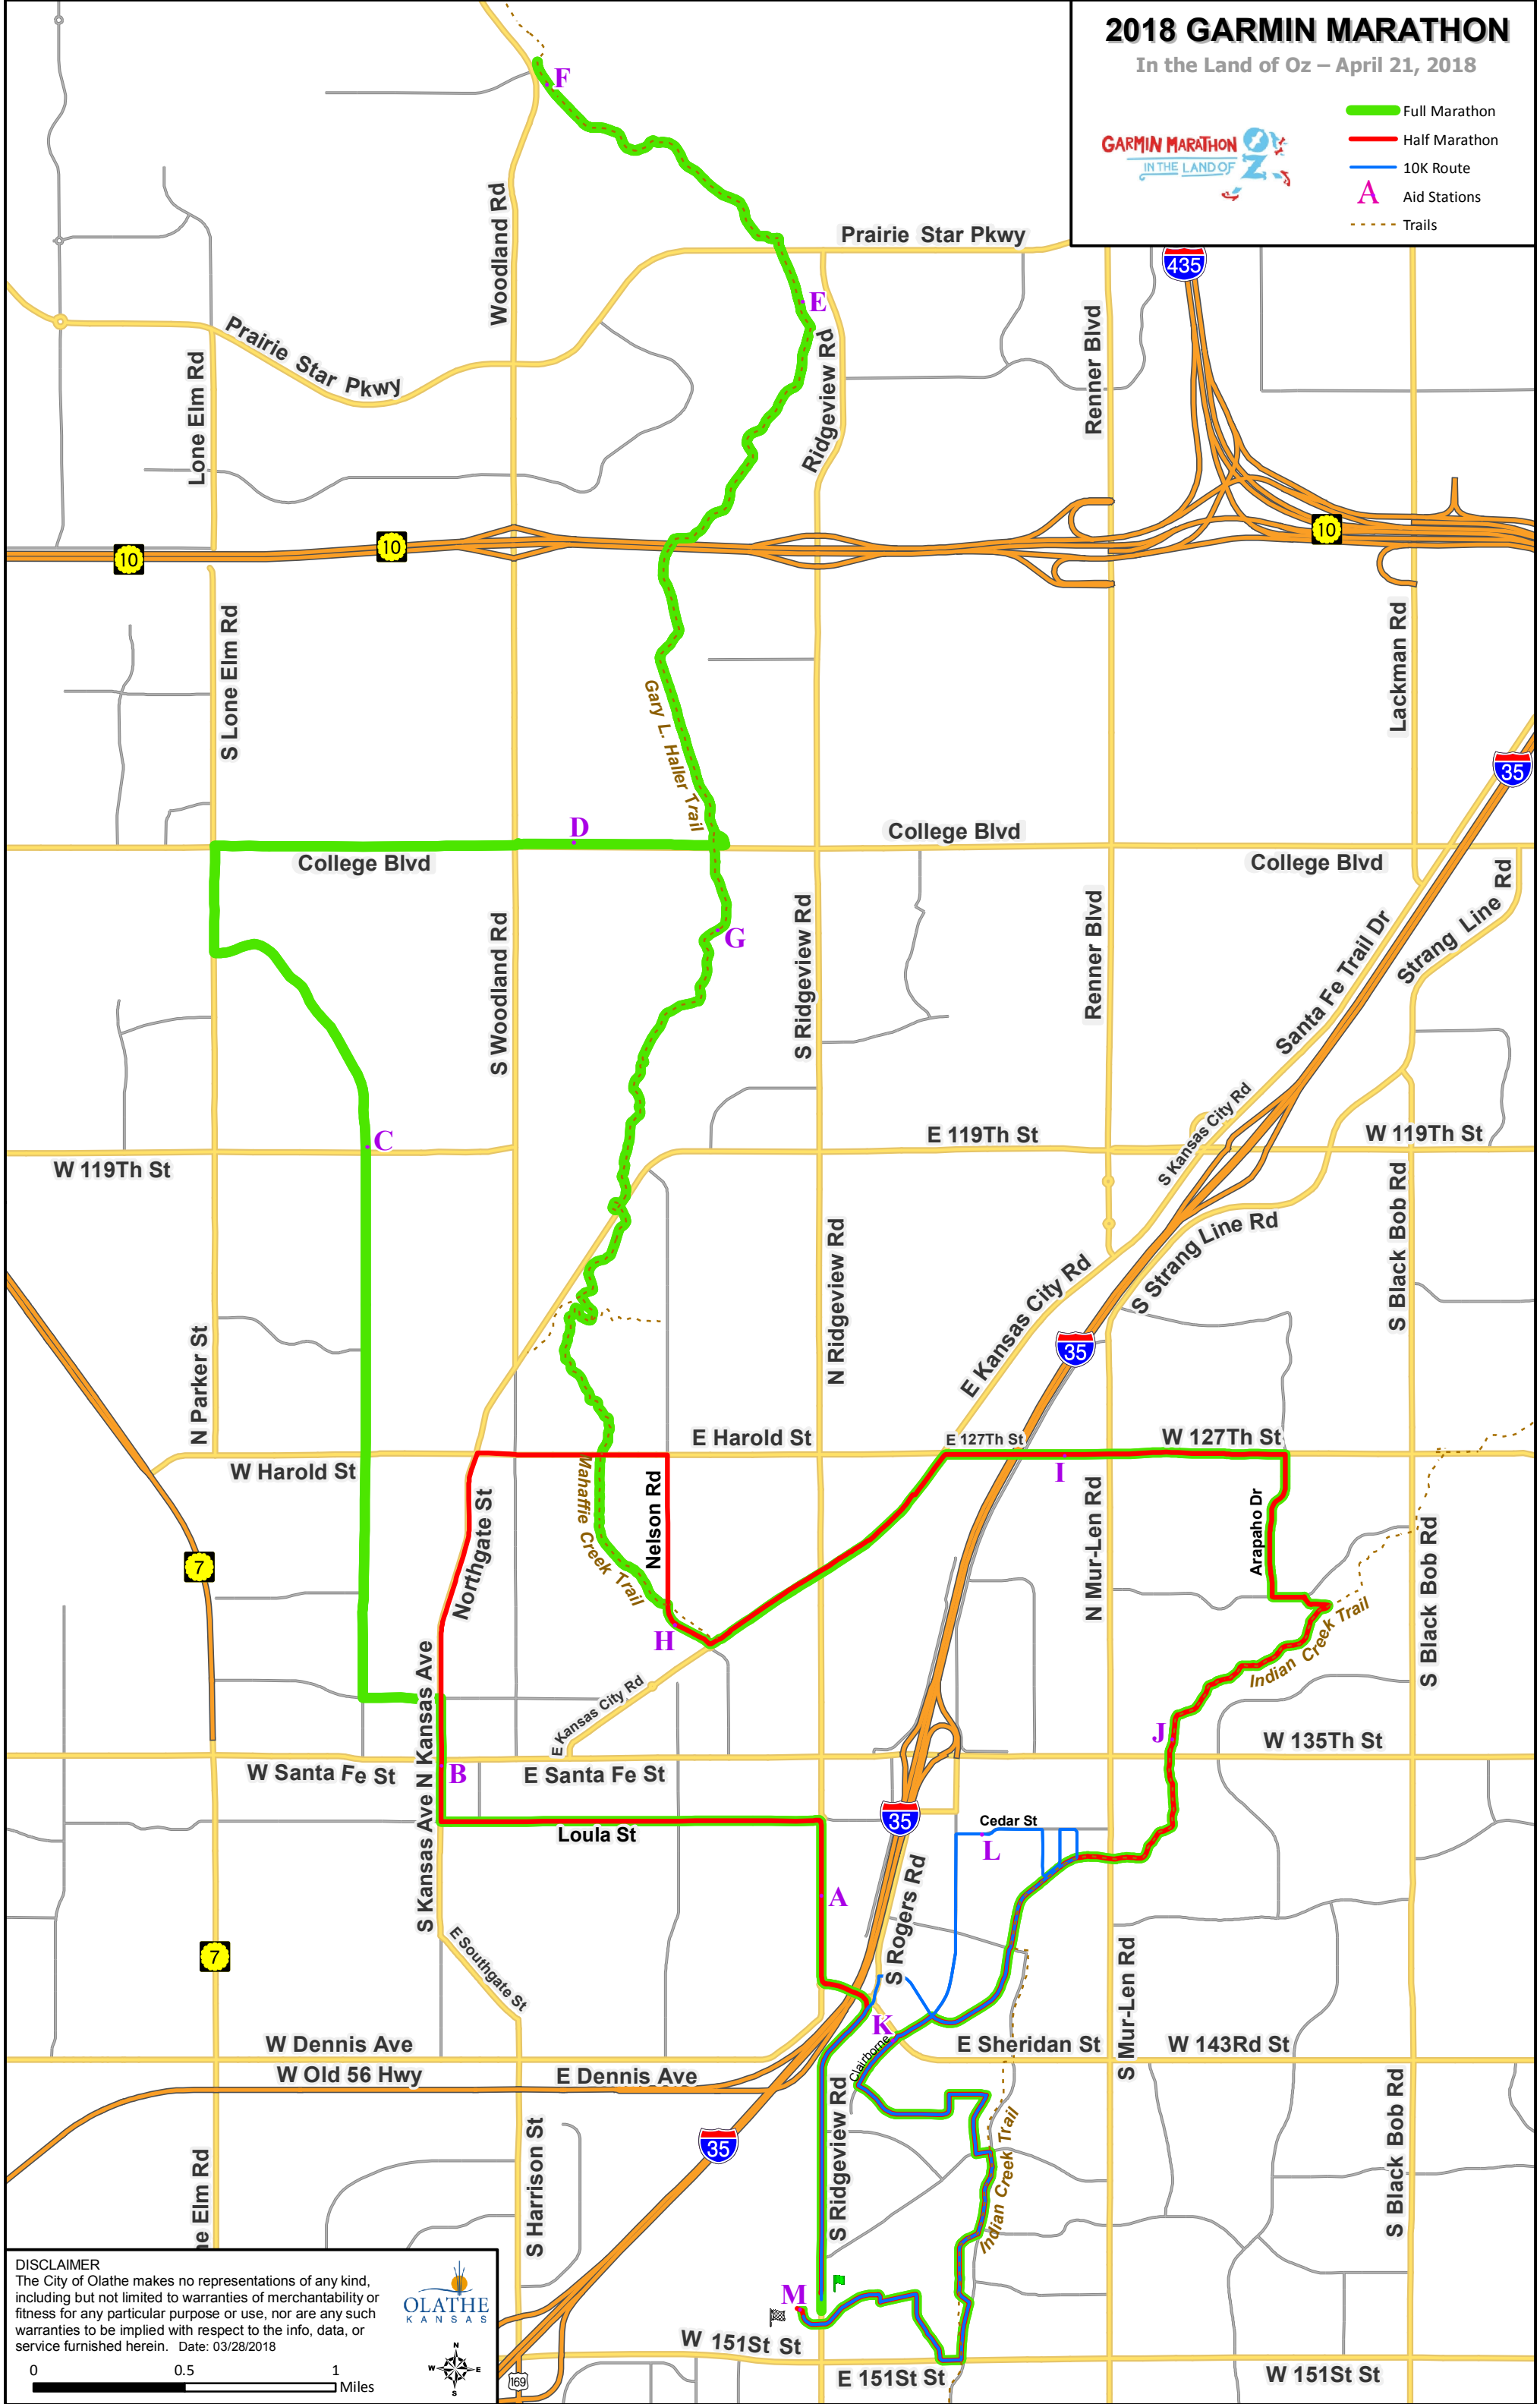

2018 GARMIN MARATHON

In the Land of Oz – April 21, 2018

- Full Marathon
- Half Marathon
- 10K Route
- Aid Stations
- Trails

DISCLAIMER
The City of Olathe makes no representations of any kind, including but not limited to warranties of merchantability or fitness for any particular purpose or use, nor are any such warranties to be implied with respect to the info, data, or service furnished herein. Date: 03/28/2018